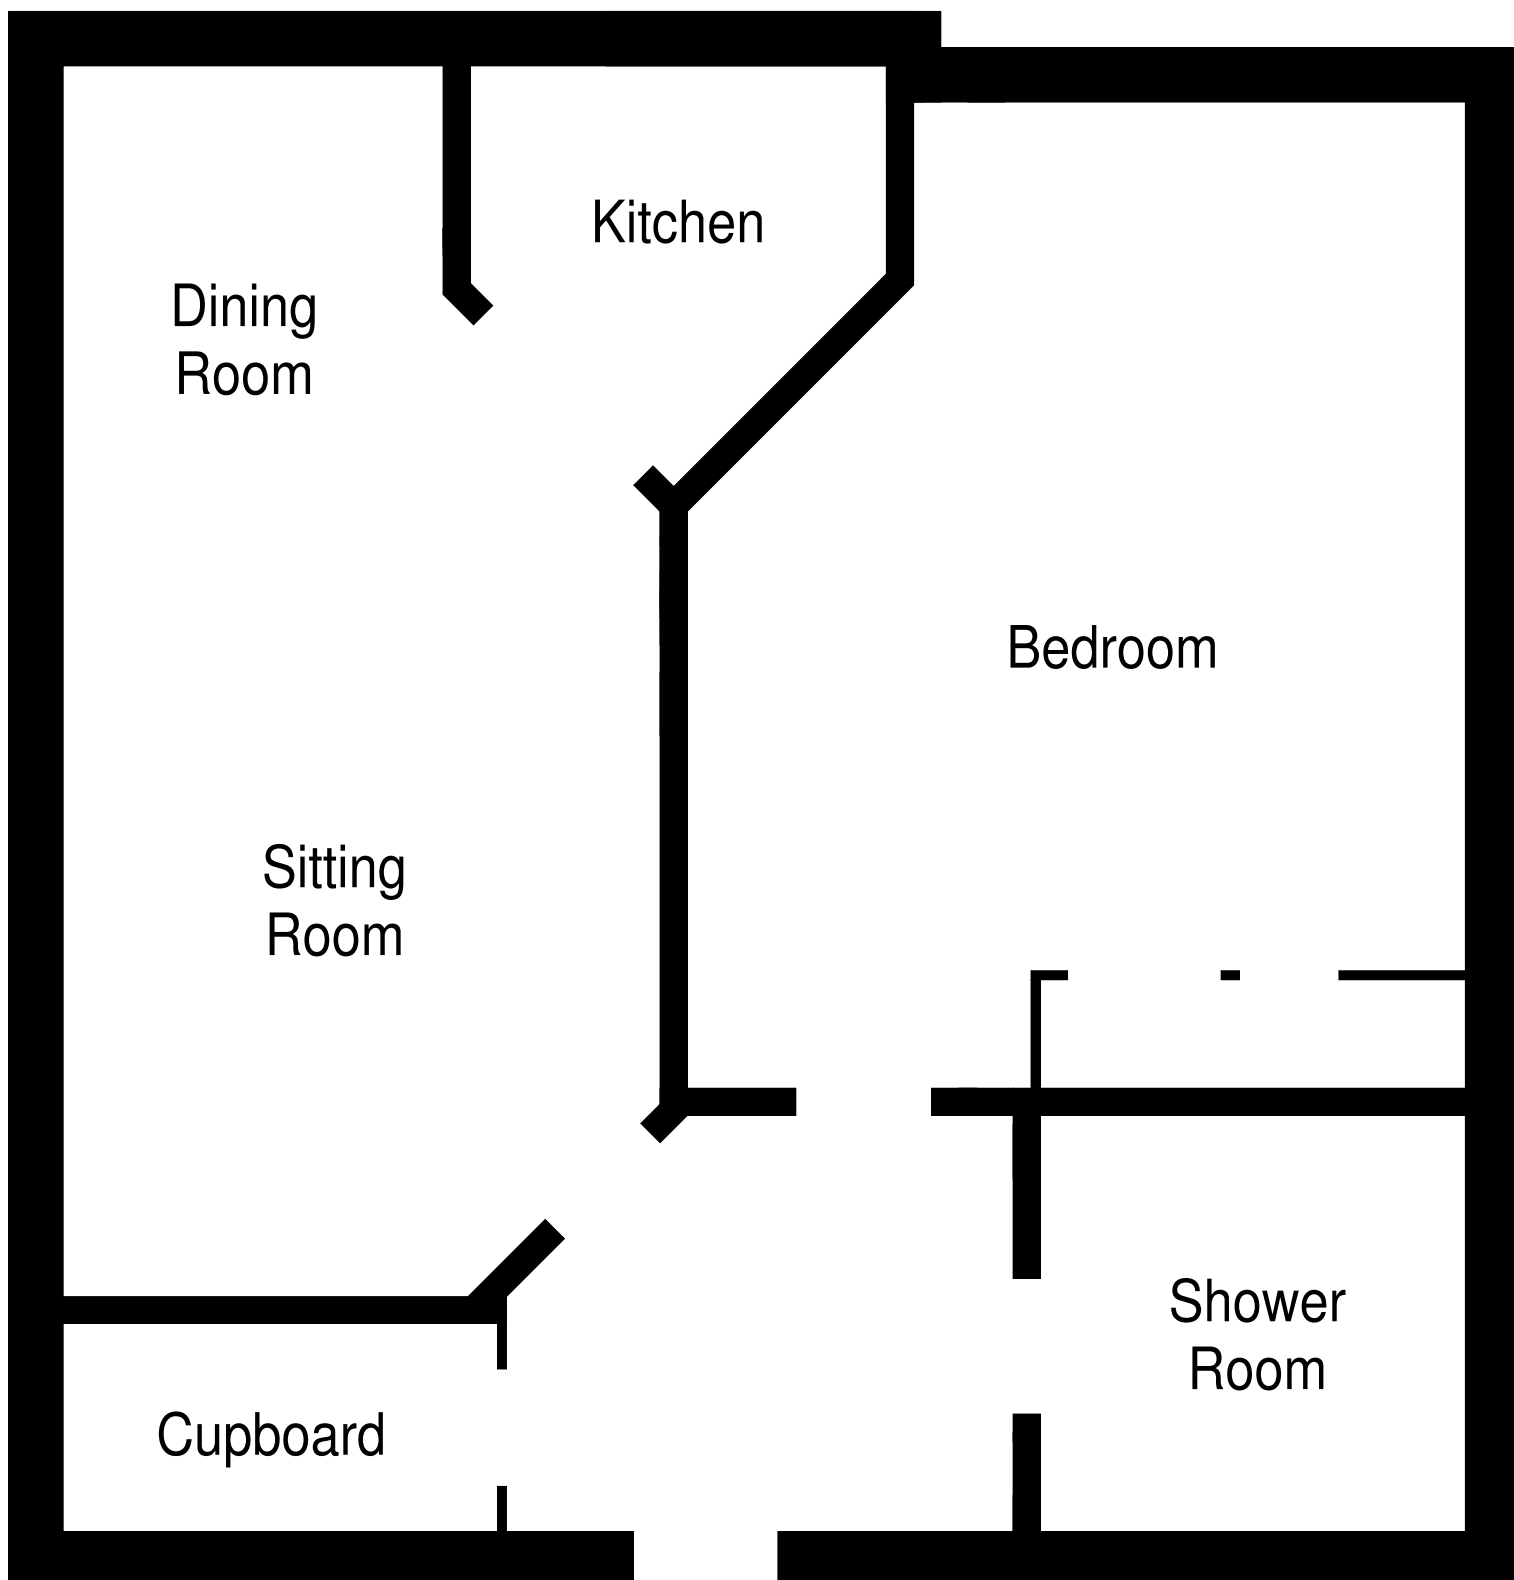

32 Moravia Court, Forres, IV36 1EA

Illustration for identification purposes only,
measurements are approximate, not to scale.
FloorplansUsketch.com © 2020 (ID 698055)