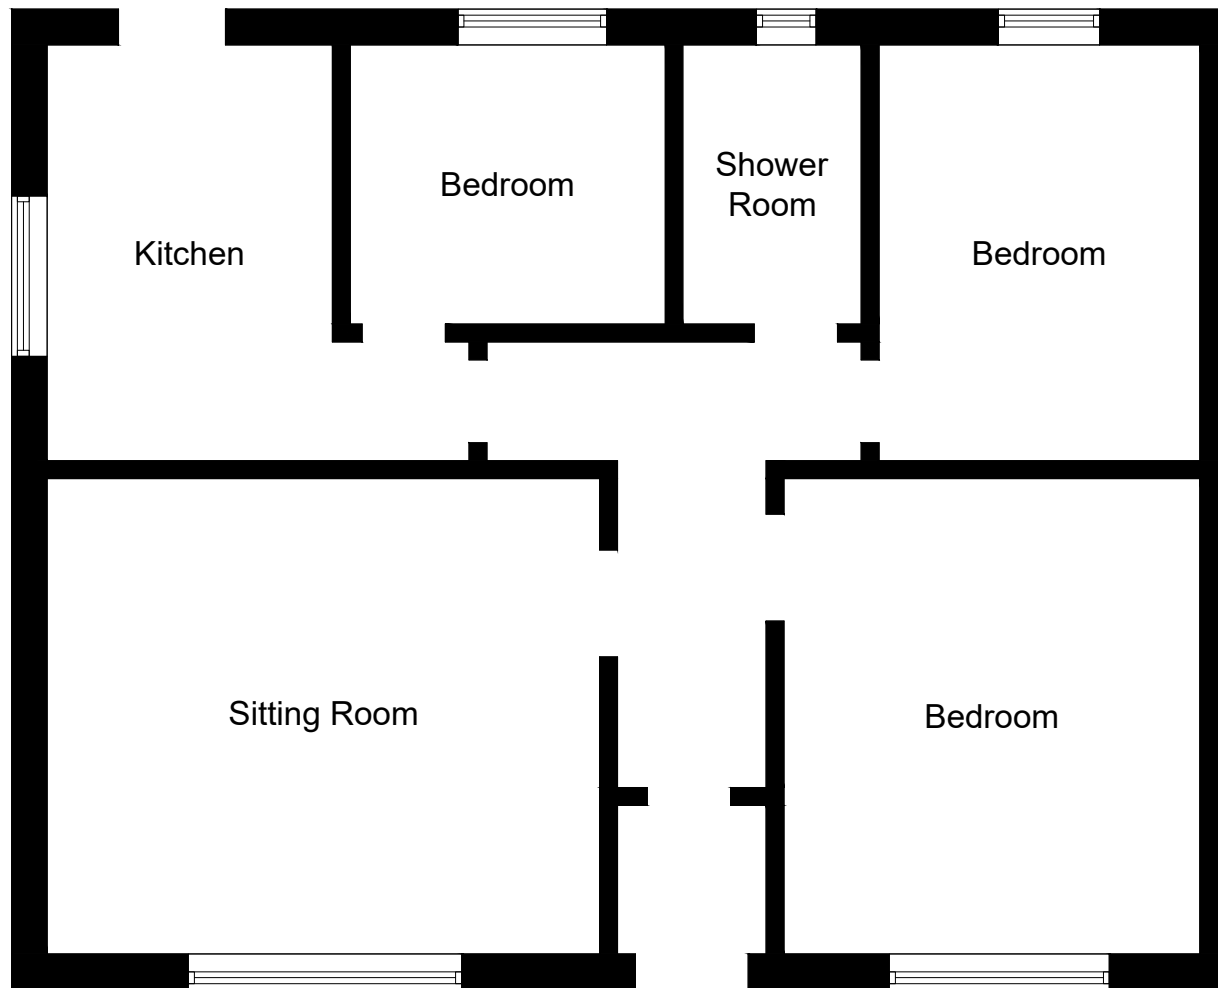

# 40 Roysvale Place, Forres, IV36 1PN

Illustration for identification purposes only, measurements are approximate,  
not to scale. floorplansUsketch.com © (ID818487)