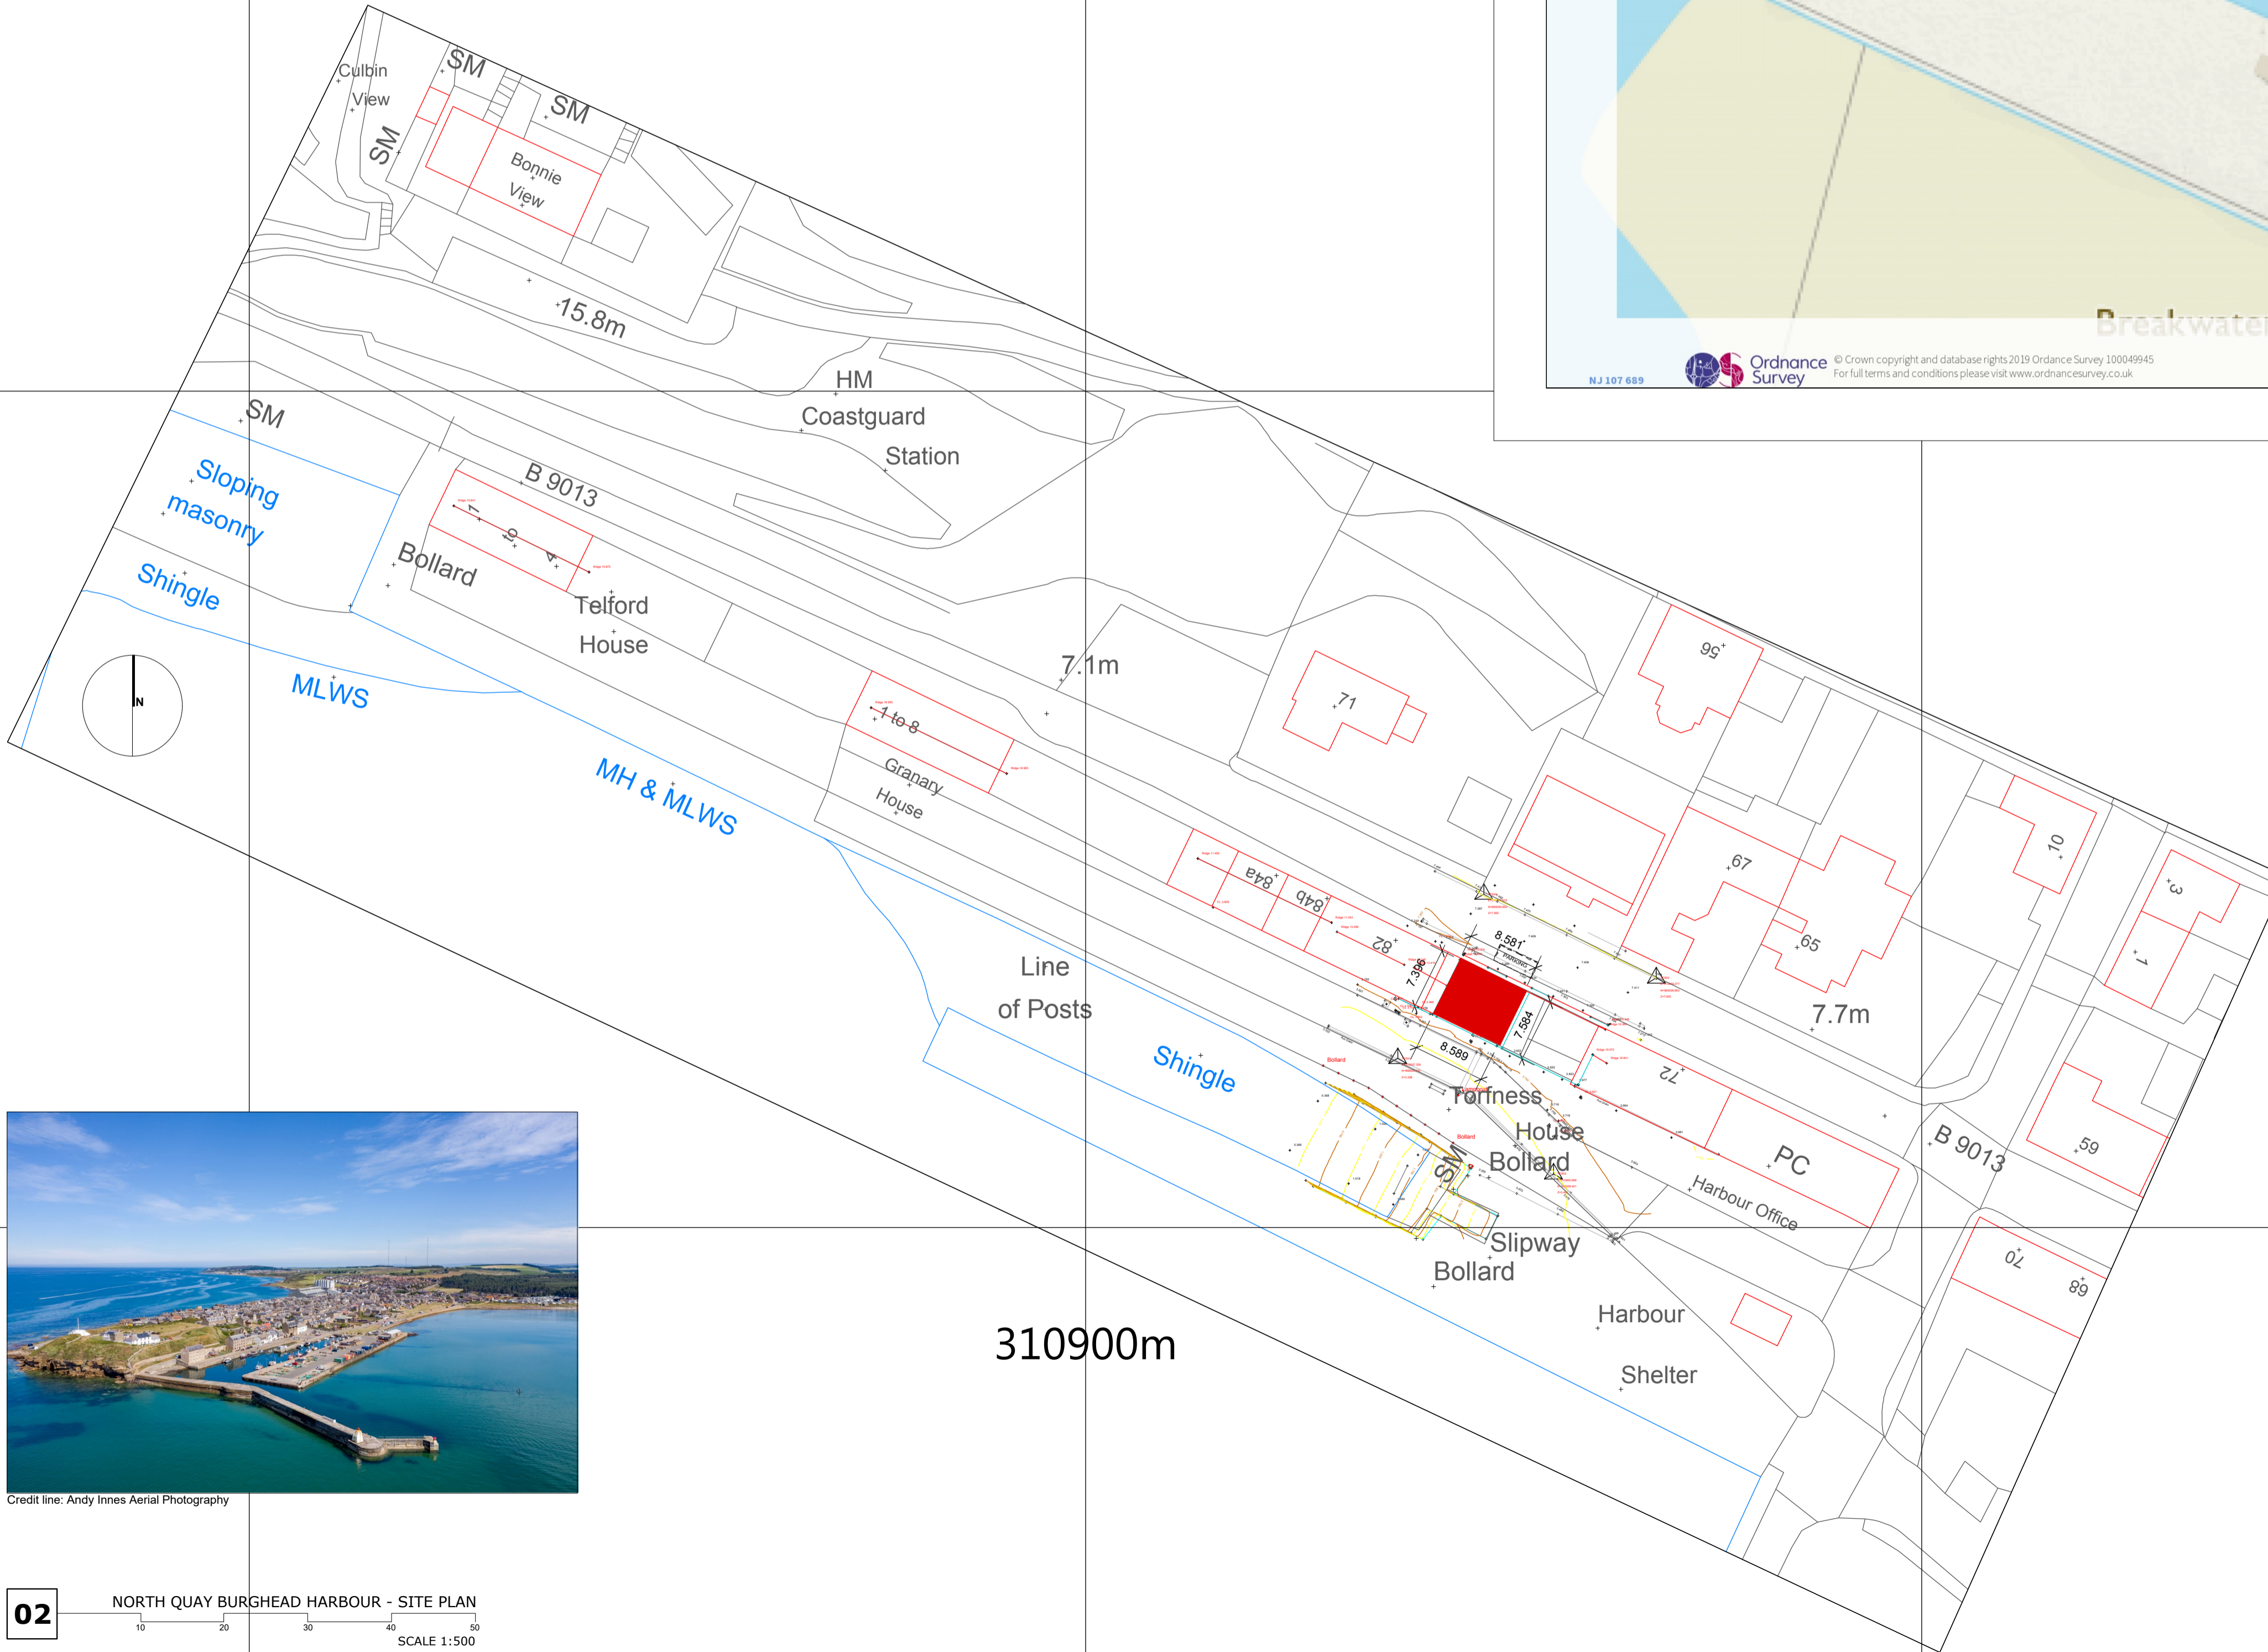

Credit line: Andy Innes Aerial Photography

Credit line: Andy Innes Aerial Photography

Credit line: Andy Innes Aerial Photography

02 NORTH QUAY BURGHEAD HARBOUR - SITE PLAN
SCALE 1:500

THE CHINA QUAY

Burghead Harbour, Burghead
Elgin IV30 5UN, Scotland

BERNARDO MANTILLA BACA MANTILLA HOME DESIGN

CONTENT INDEX:

- LOCATION MAP 1:1,000.....
- SITE PLAN 1:500.....
- PHOTOS.....

DRAWN BY:
BERNARDO MANTILLA BACA

JUNE - 2022

SHEET NUMBER:

A-01
OF 10 SHEETS