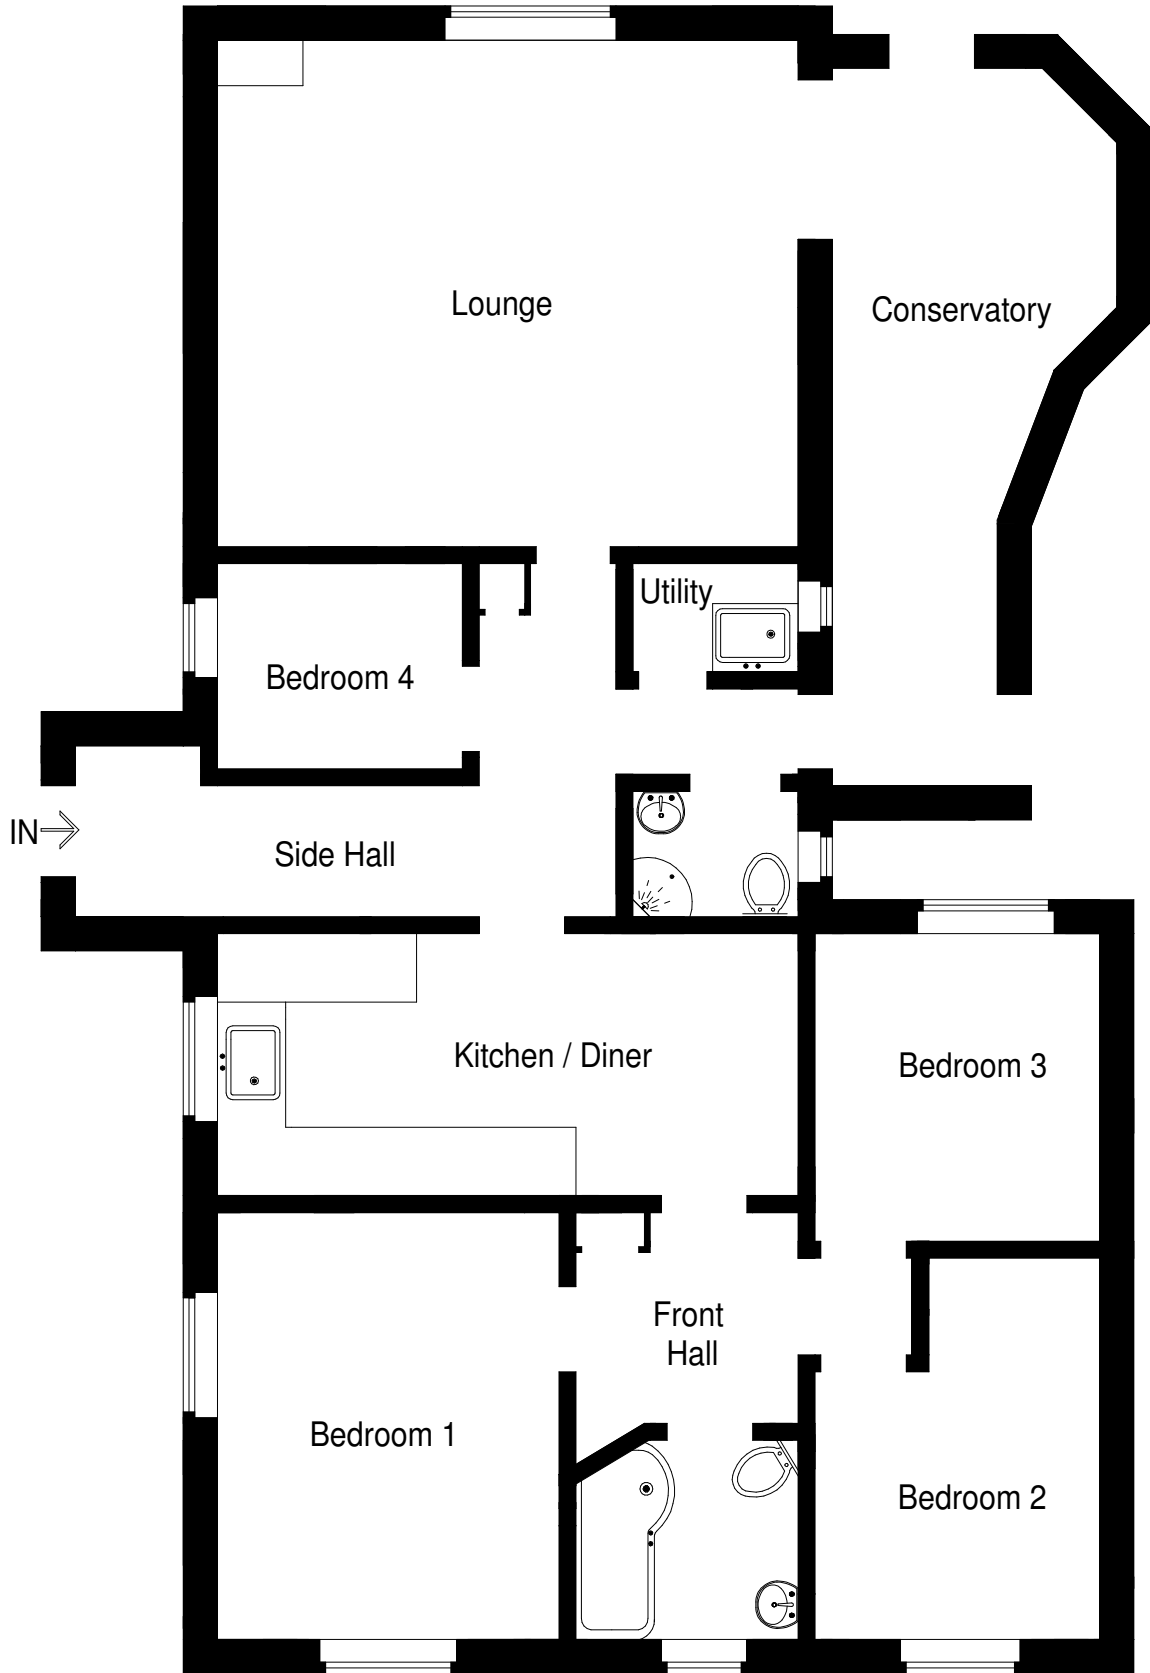

Connamara Mundole, Forres, IV36 2SG

Illustration for identification purposes only,
measurements are approximate, not to scale.
FloorplansUsketch.com © 2021 (ID 752351)