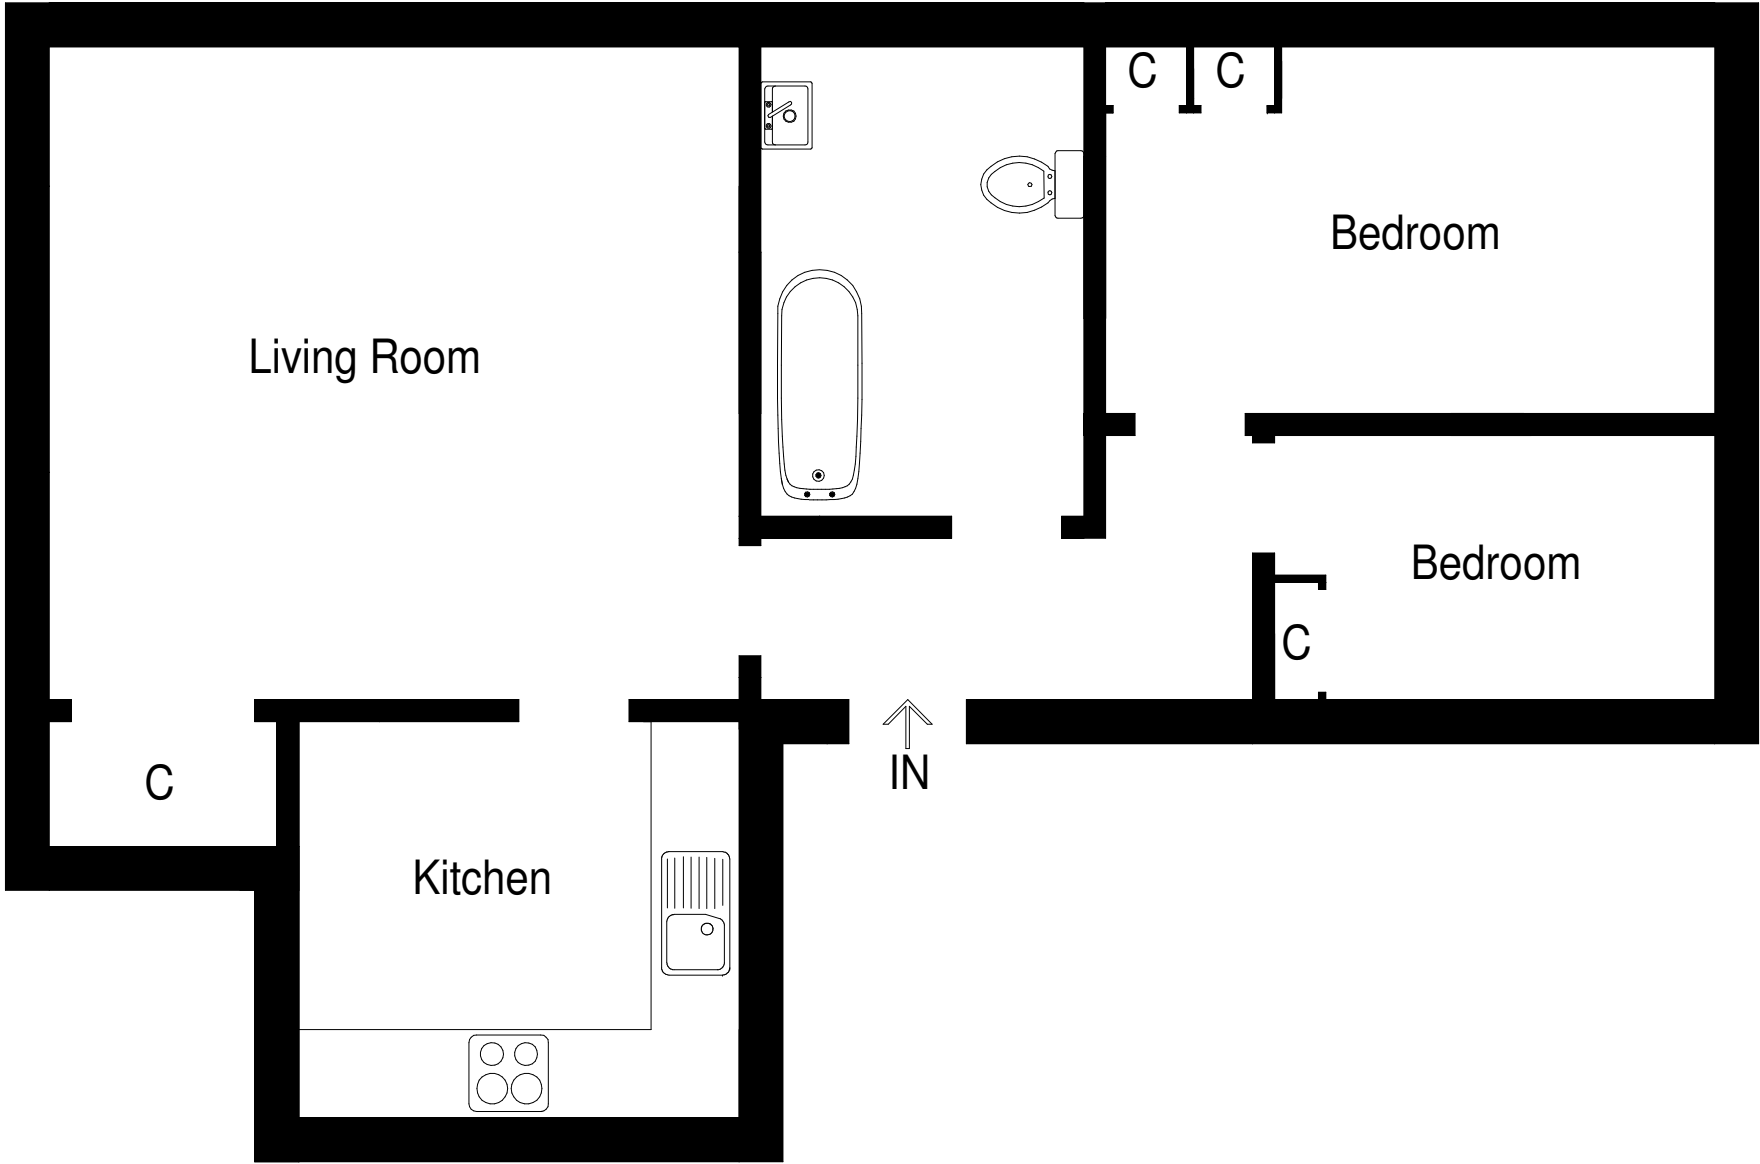

Flat 2 Alltan Donn House, Tradespark Road, Nairn

Illustration for identification purposes only, measurements are approximate, not to scale.
FloorplansUsketch.com © 2021 (ID 723621)