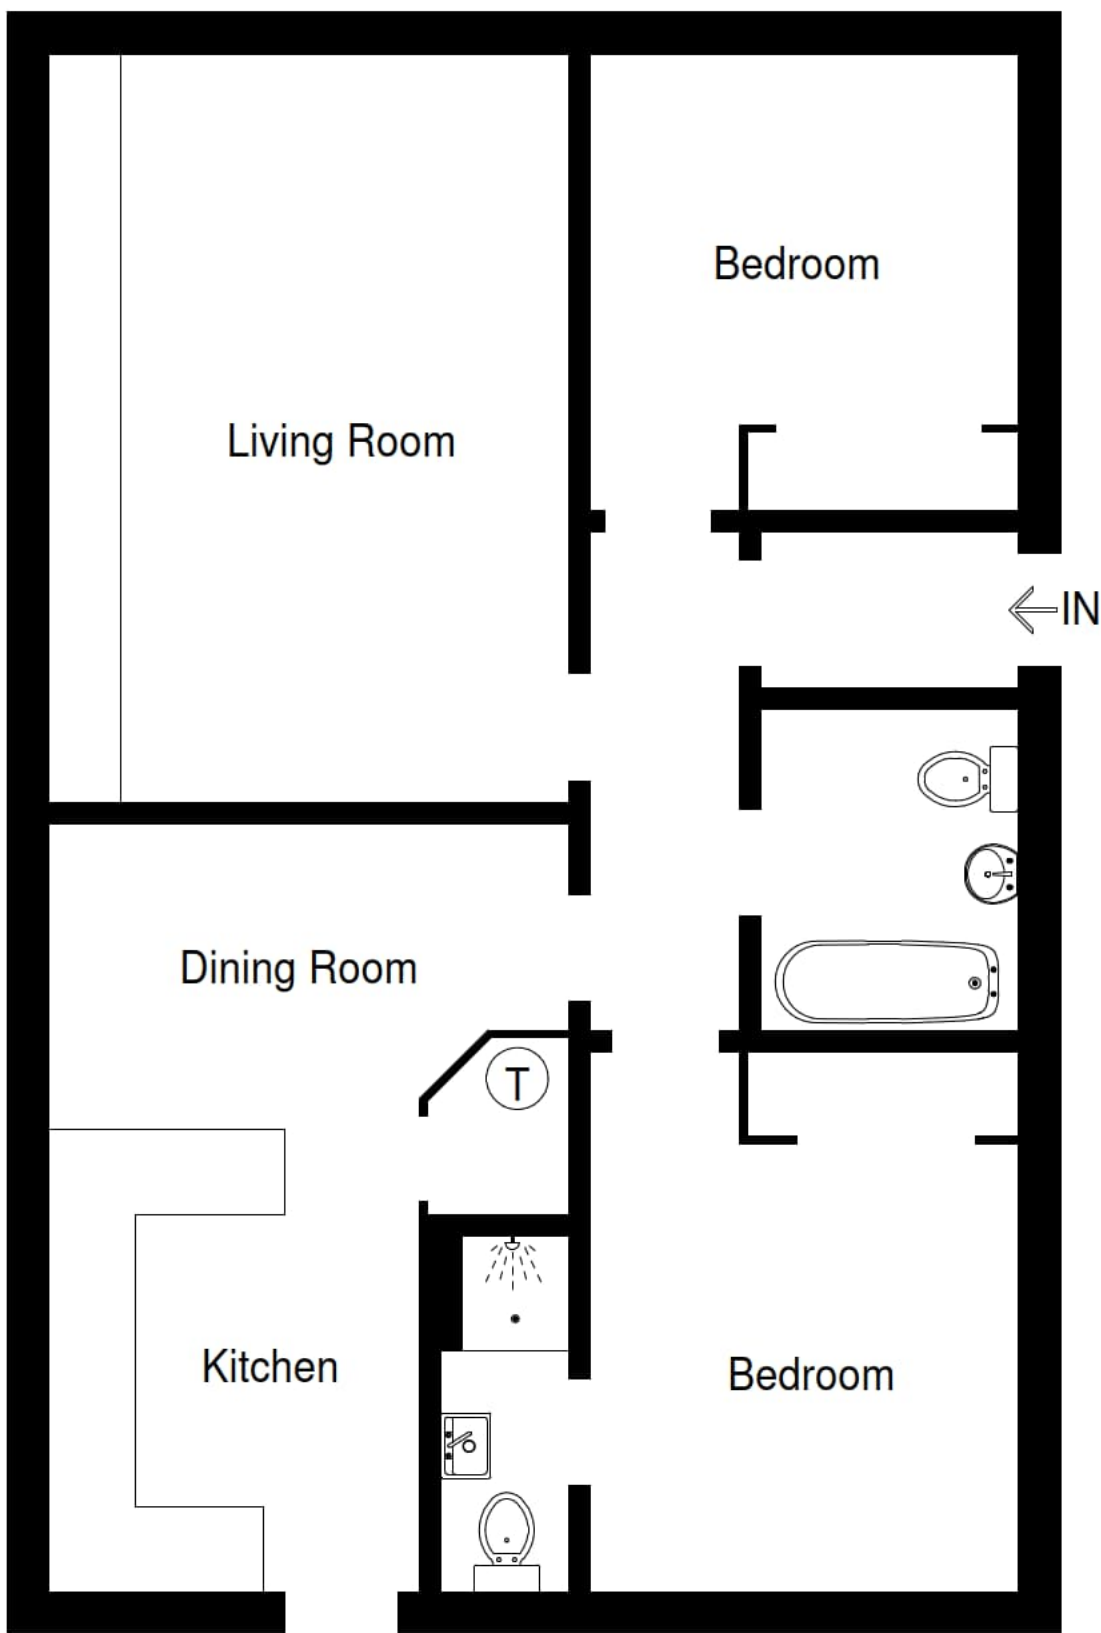

3 Sutors Rise, Nairn

Illustration for identification purposes only,
measurements are approximate, not to scale.
FloorplansUsketch.com © 2021 (ID 734357)