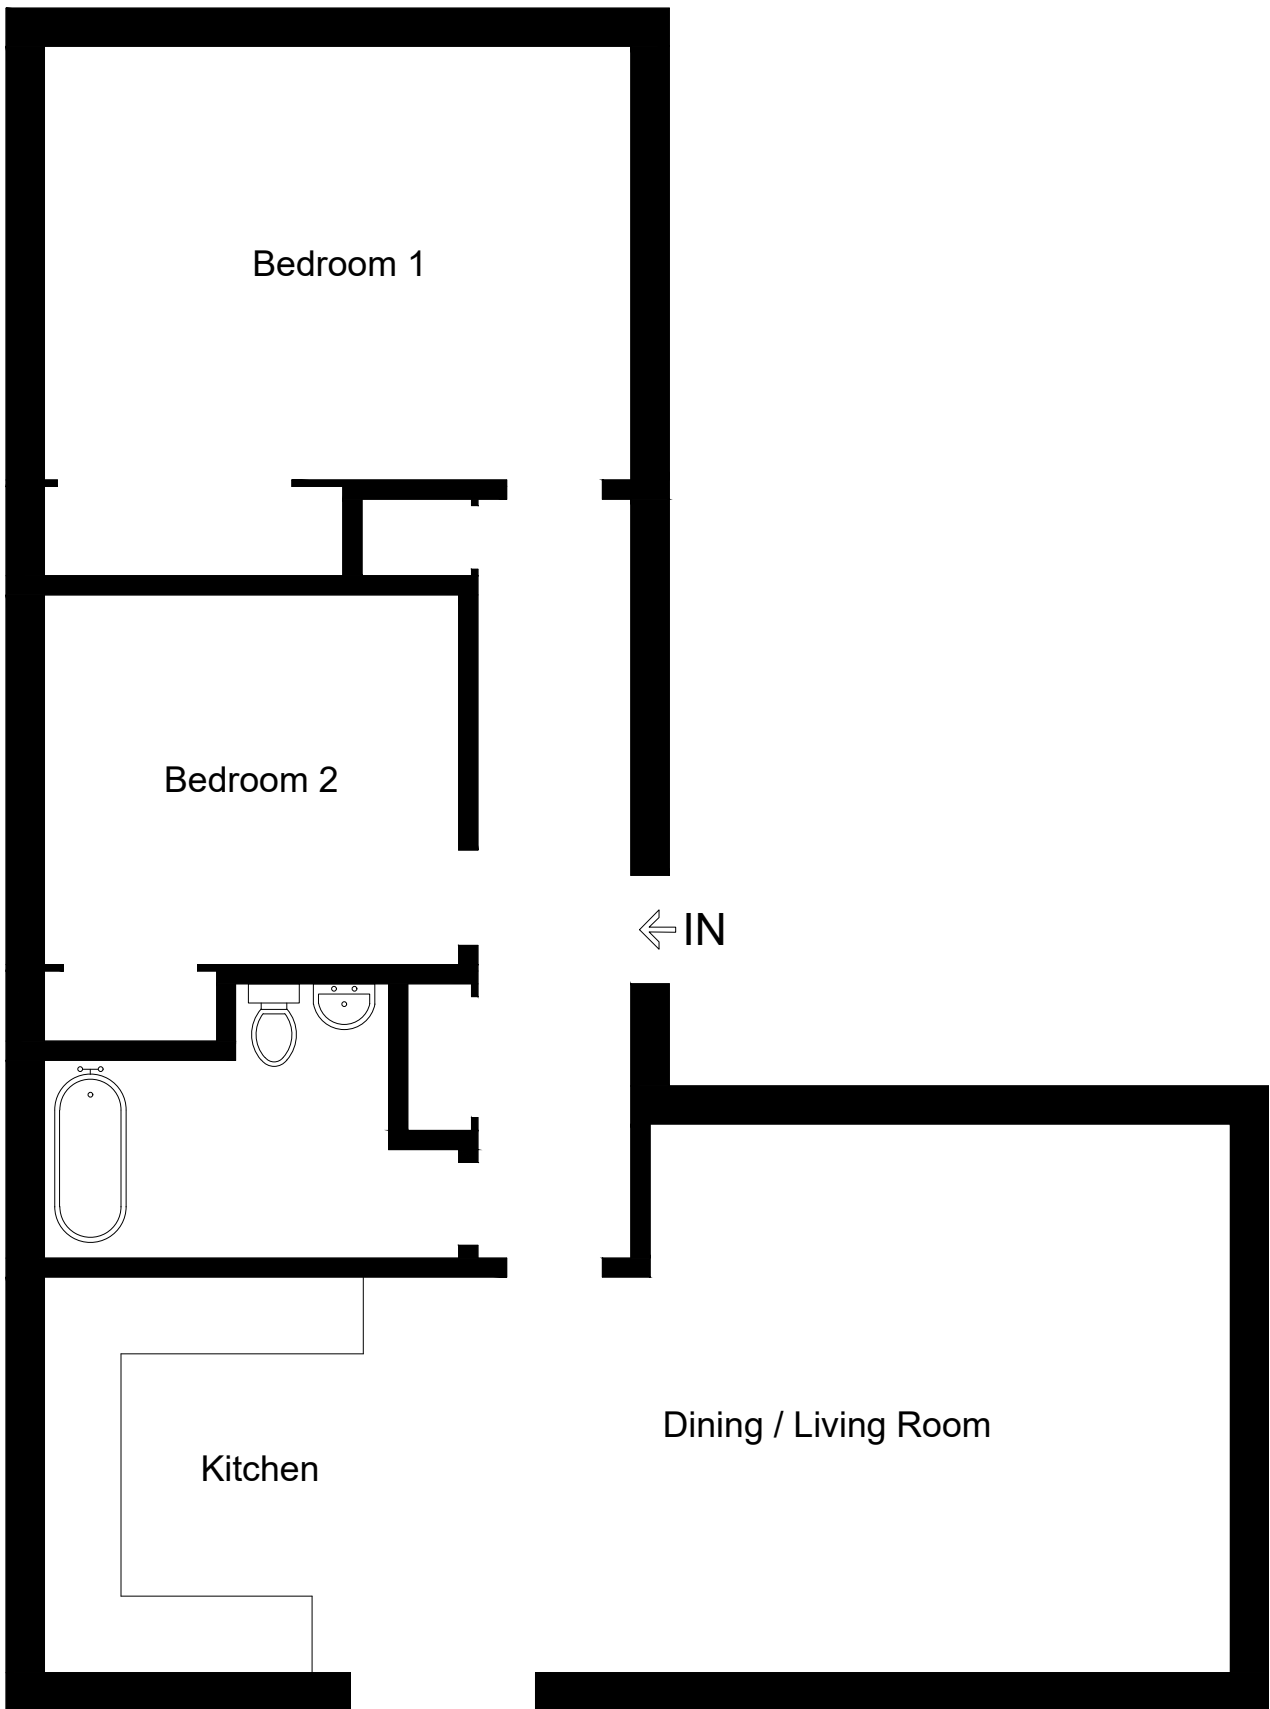

50 Lawrie Drive, Nairn

Illustration for identification purposes only, measurements are approximate, not to scale. floorplansUsketch.com © (ID921883)