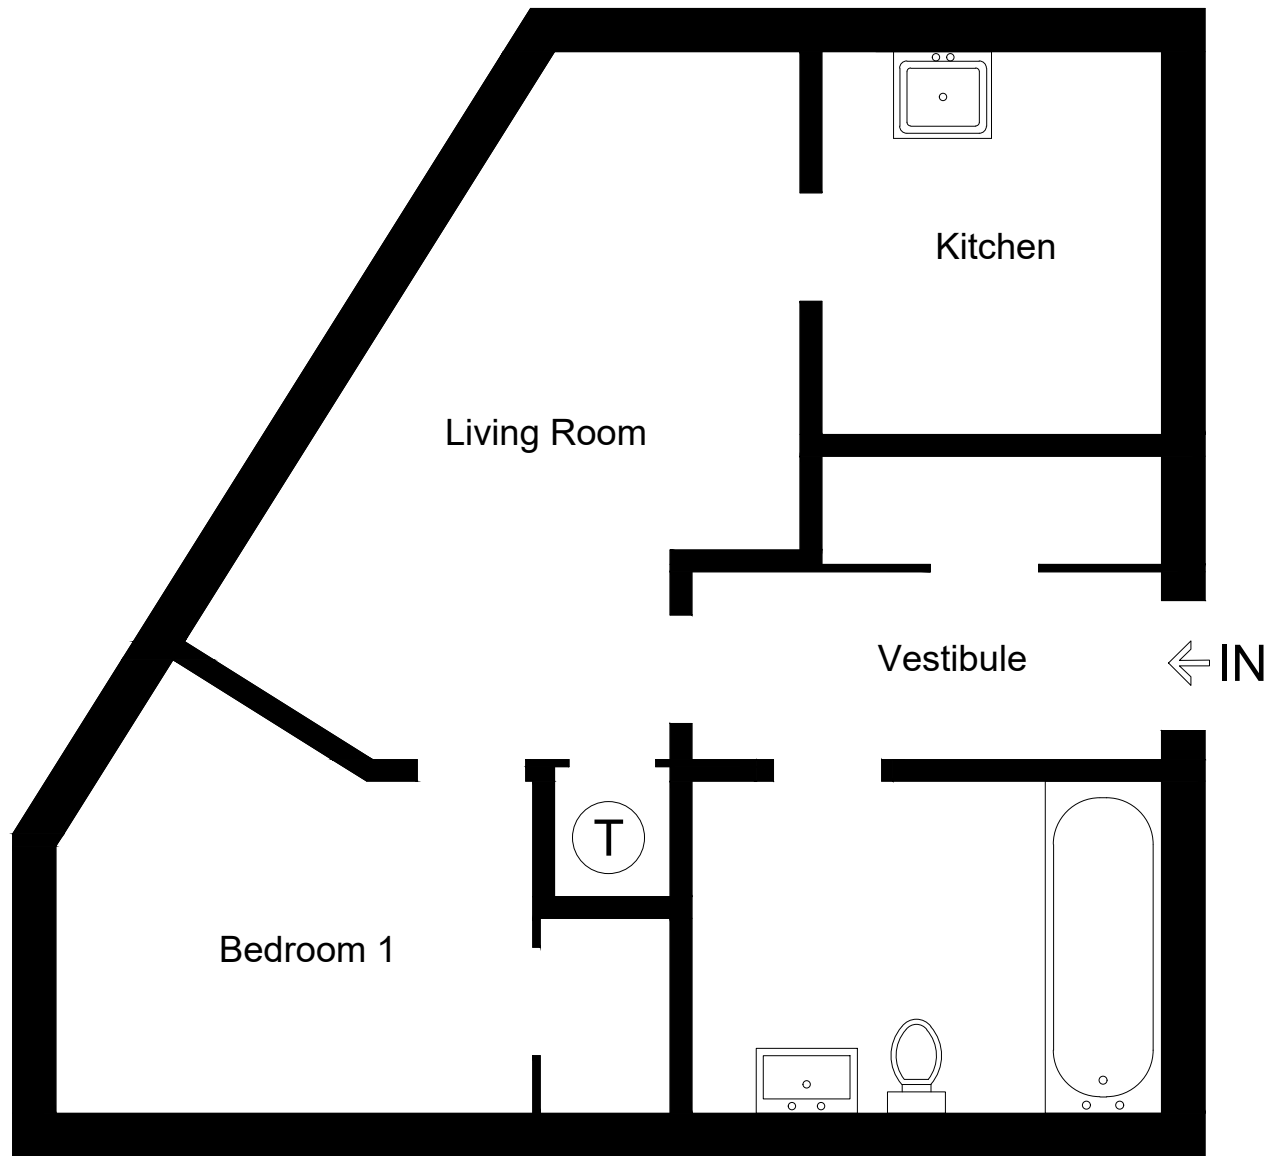

9 Colin Young Place, Gordon Street, Nairn, IV12 4DH

Illustration for identification purposes only, measurements are approximate, not to scale. floorplansUsketch.com © (ID914018)