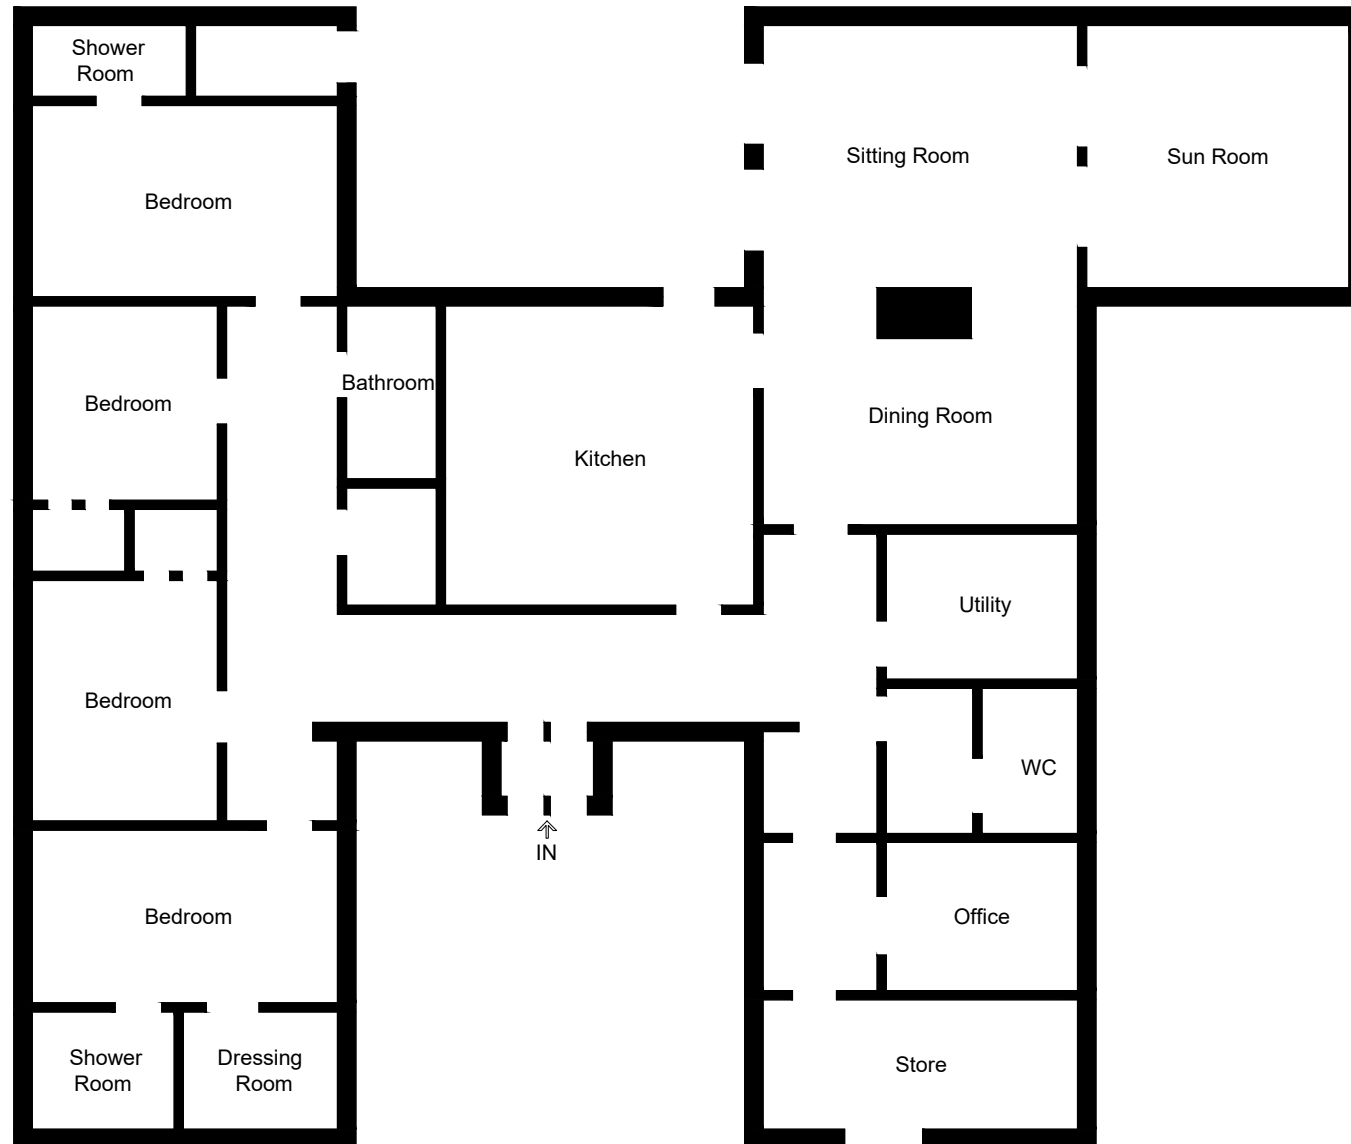

Skene Meadows, Rafford, IV36 2RR

Illustration for identification purposes only, measurements are approximate, not to scale. floorplansUsketch.com © (ID709806)